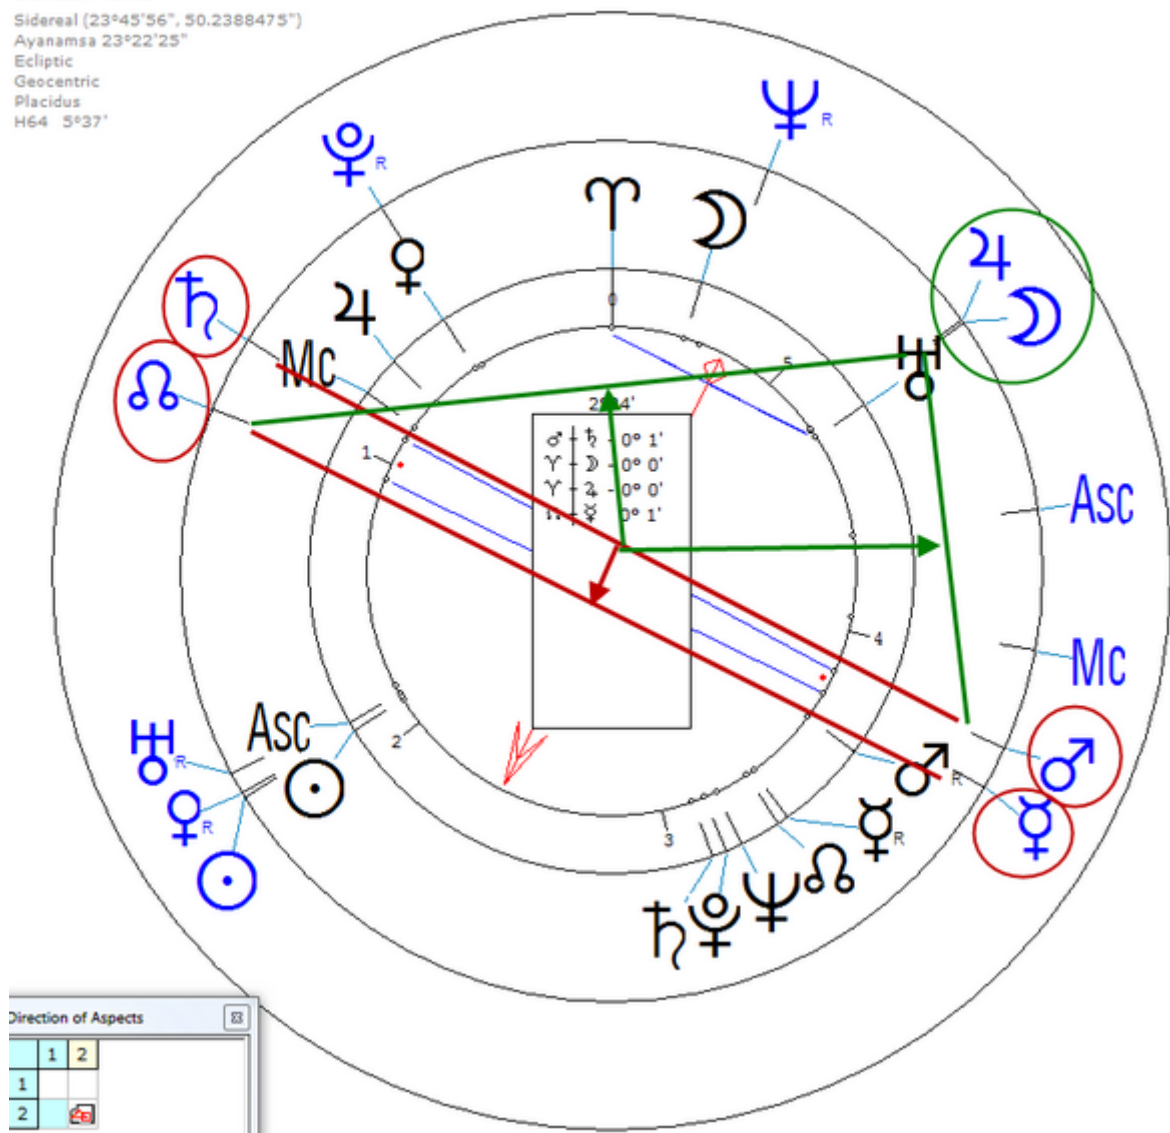

Violier, Benoit

22 August 1971 at 19:55 (= 7:55 PM)Saintes, France, 45n45, 0w38
French-Swiss chef.

<https://www.astro.com/astro-databank/Violier,_Benoit>

Violier died at home in Crissier, Switzerland, of a self-inflicted gunshot wound on 31 January 2016.

Solar Return (Harmonic 64)

Solar ♀/♋ = Solar ♂/♏

Solar ☽/♋ = Solar ♂/♏ (shooting) ; Solar ☽ = ♀n/♋n

Violier, Benoit
22 August 1971 Sun 19:55 (GMT+1) 45n45 0w38
Saintes, France
Sidereal (23°45'56", 50.2388475")
Ayanamsa 23°22'25"
Ecliptic
Geocentric
Placidus
H64 5°37'